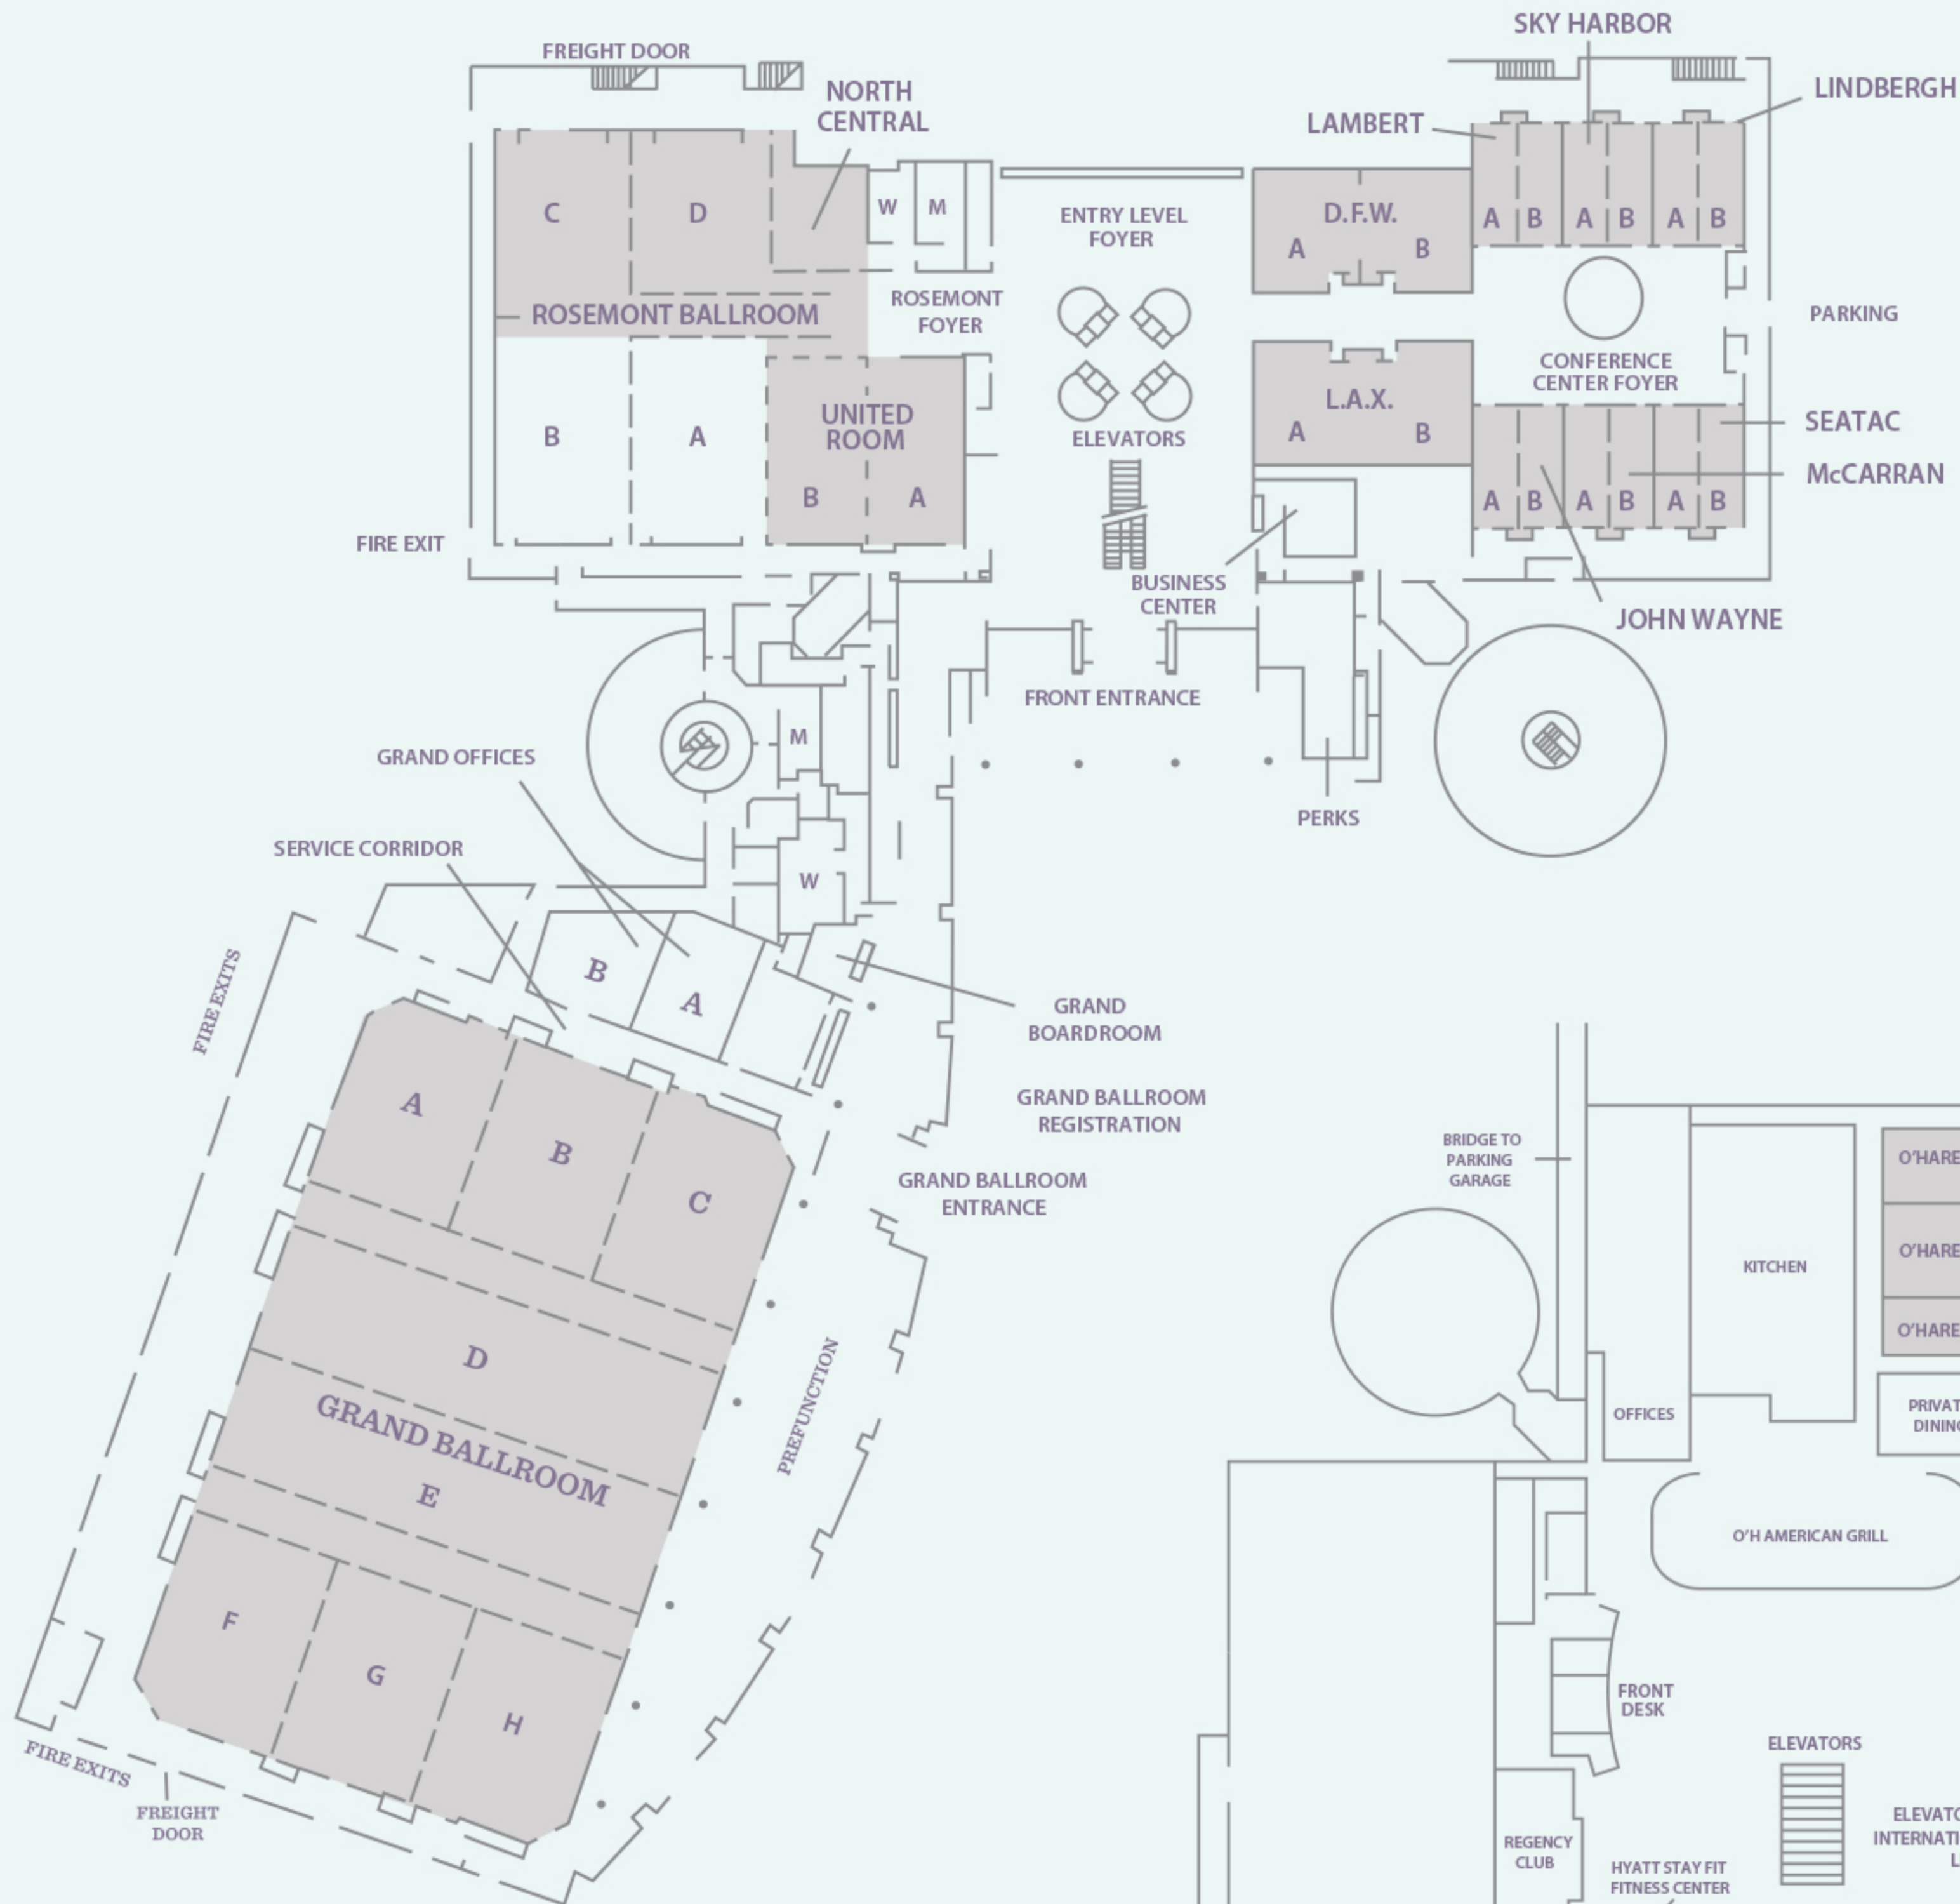

HOTEL MAP

HYATT REGENCY O'HARE*

ENTRY LEVEL

LOBBY LEVEL

INTERNATIONAL LEVEL

* Rooms being used for Midwinter and YWC are filled in gray.