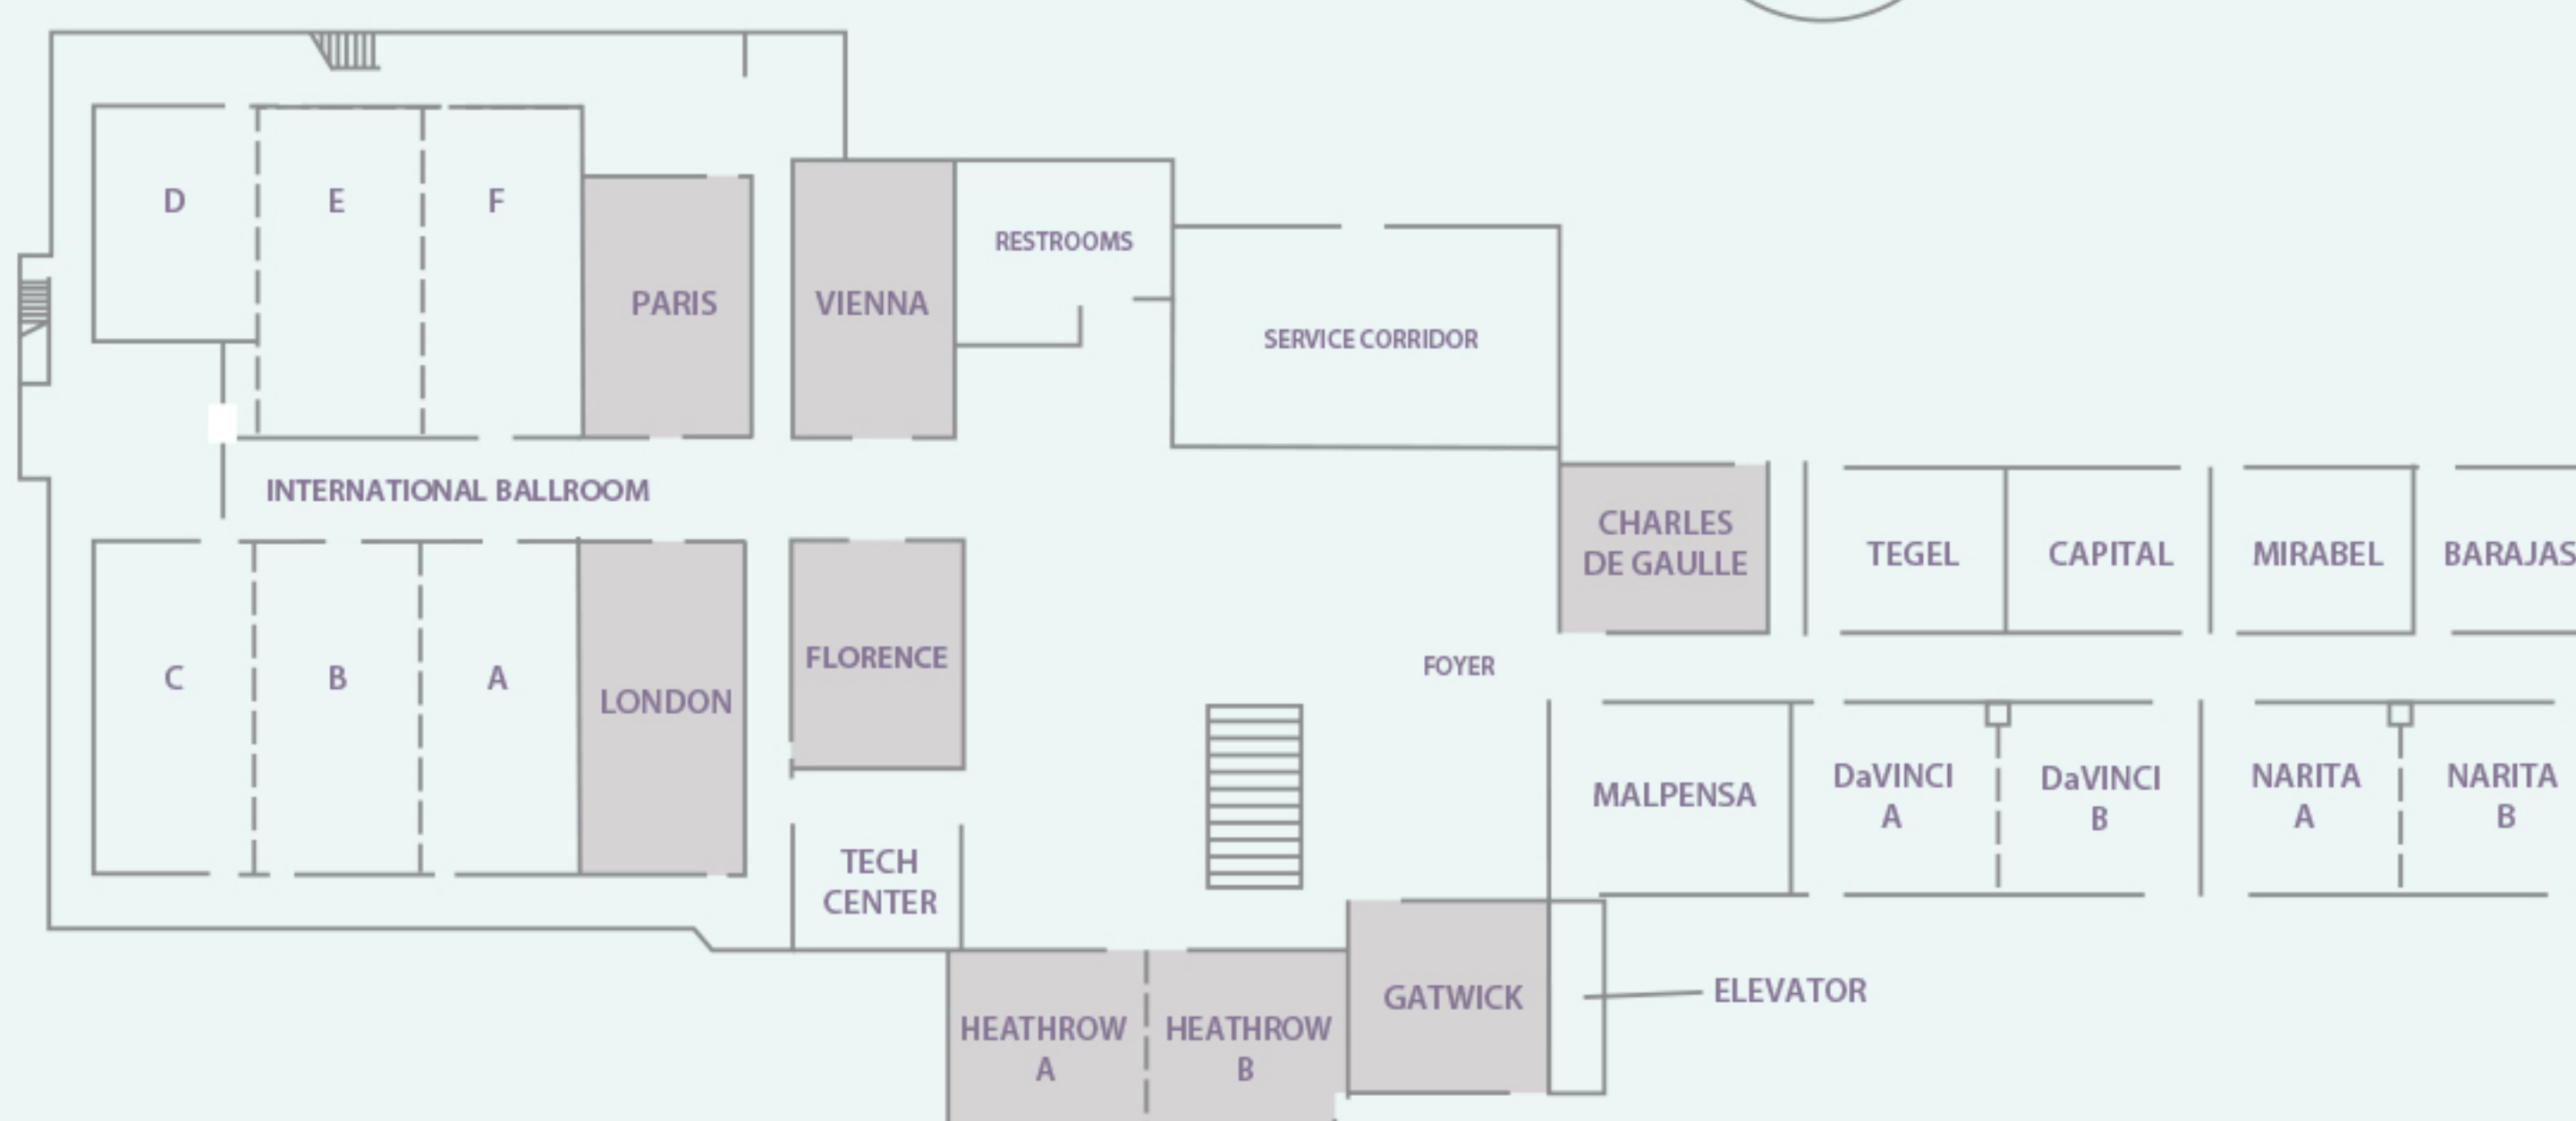

HOTEL MAP

HYATT REGENCY O'HARE*

ENTRY LEVEL

LOBBY LEVEL

INTERNATIONAL LEVEL

* Rooms being used for Midwinter and YWC are filled in gray.