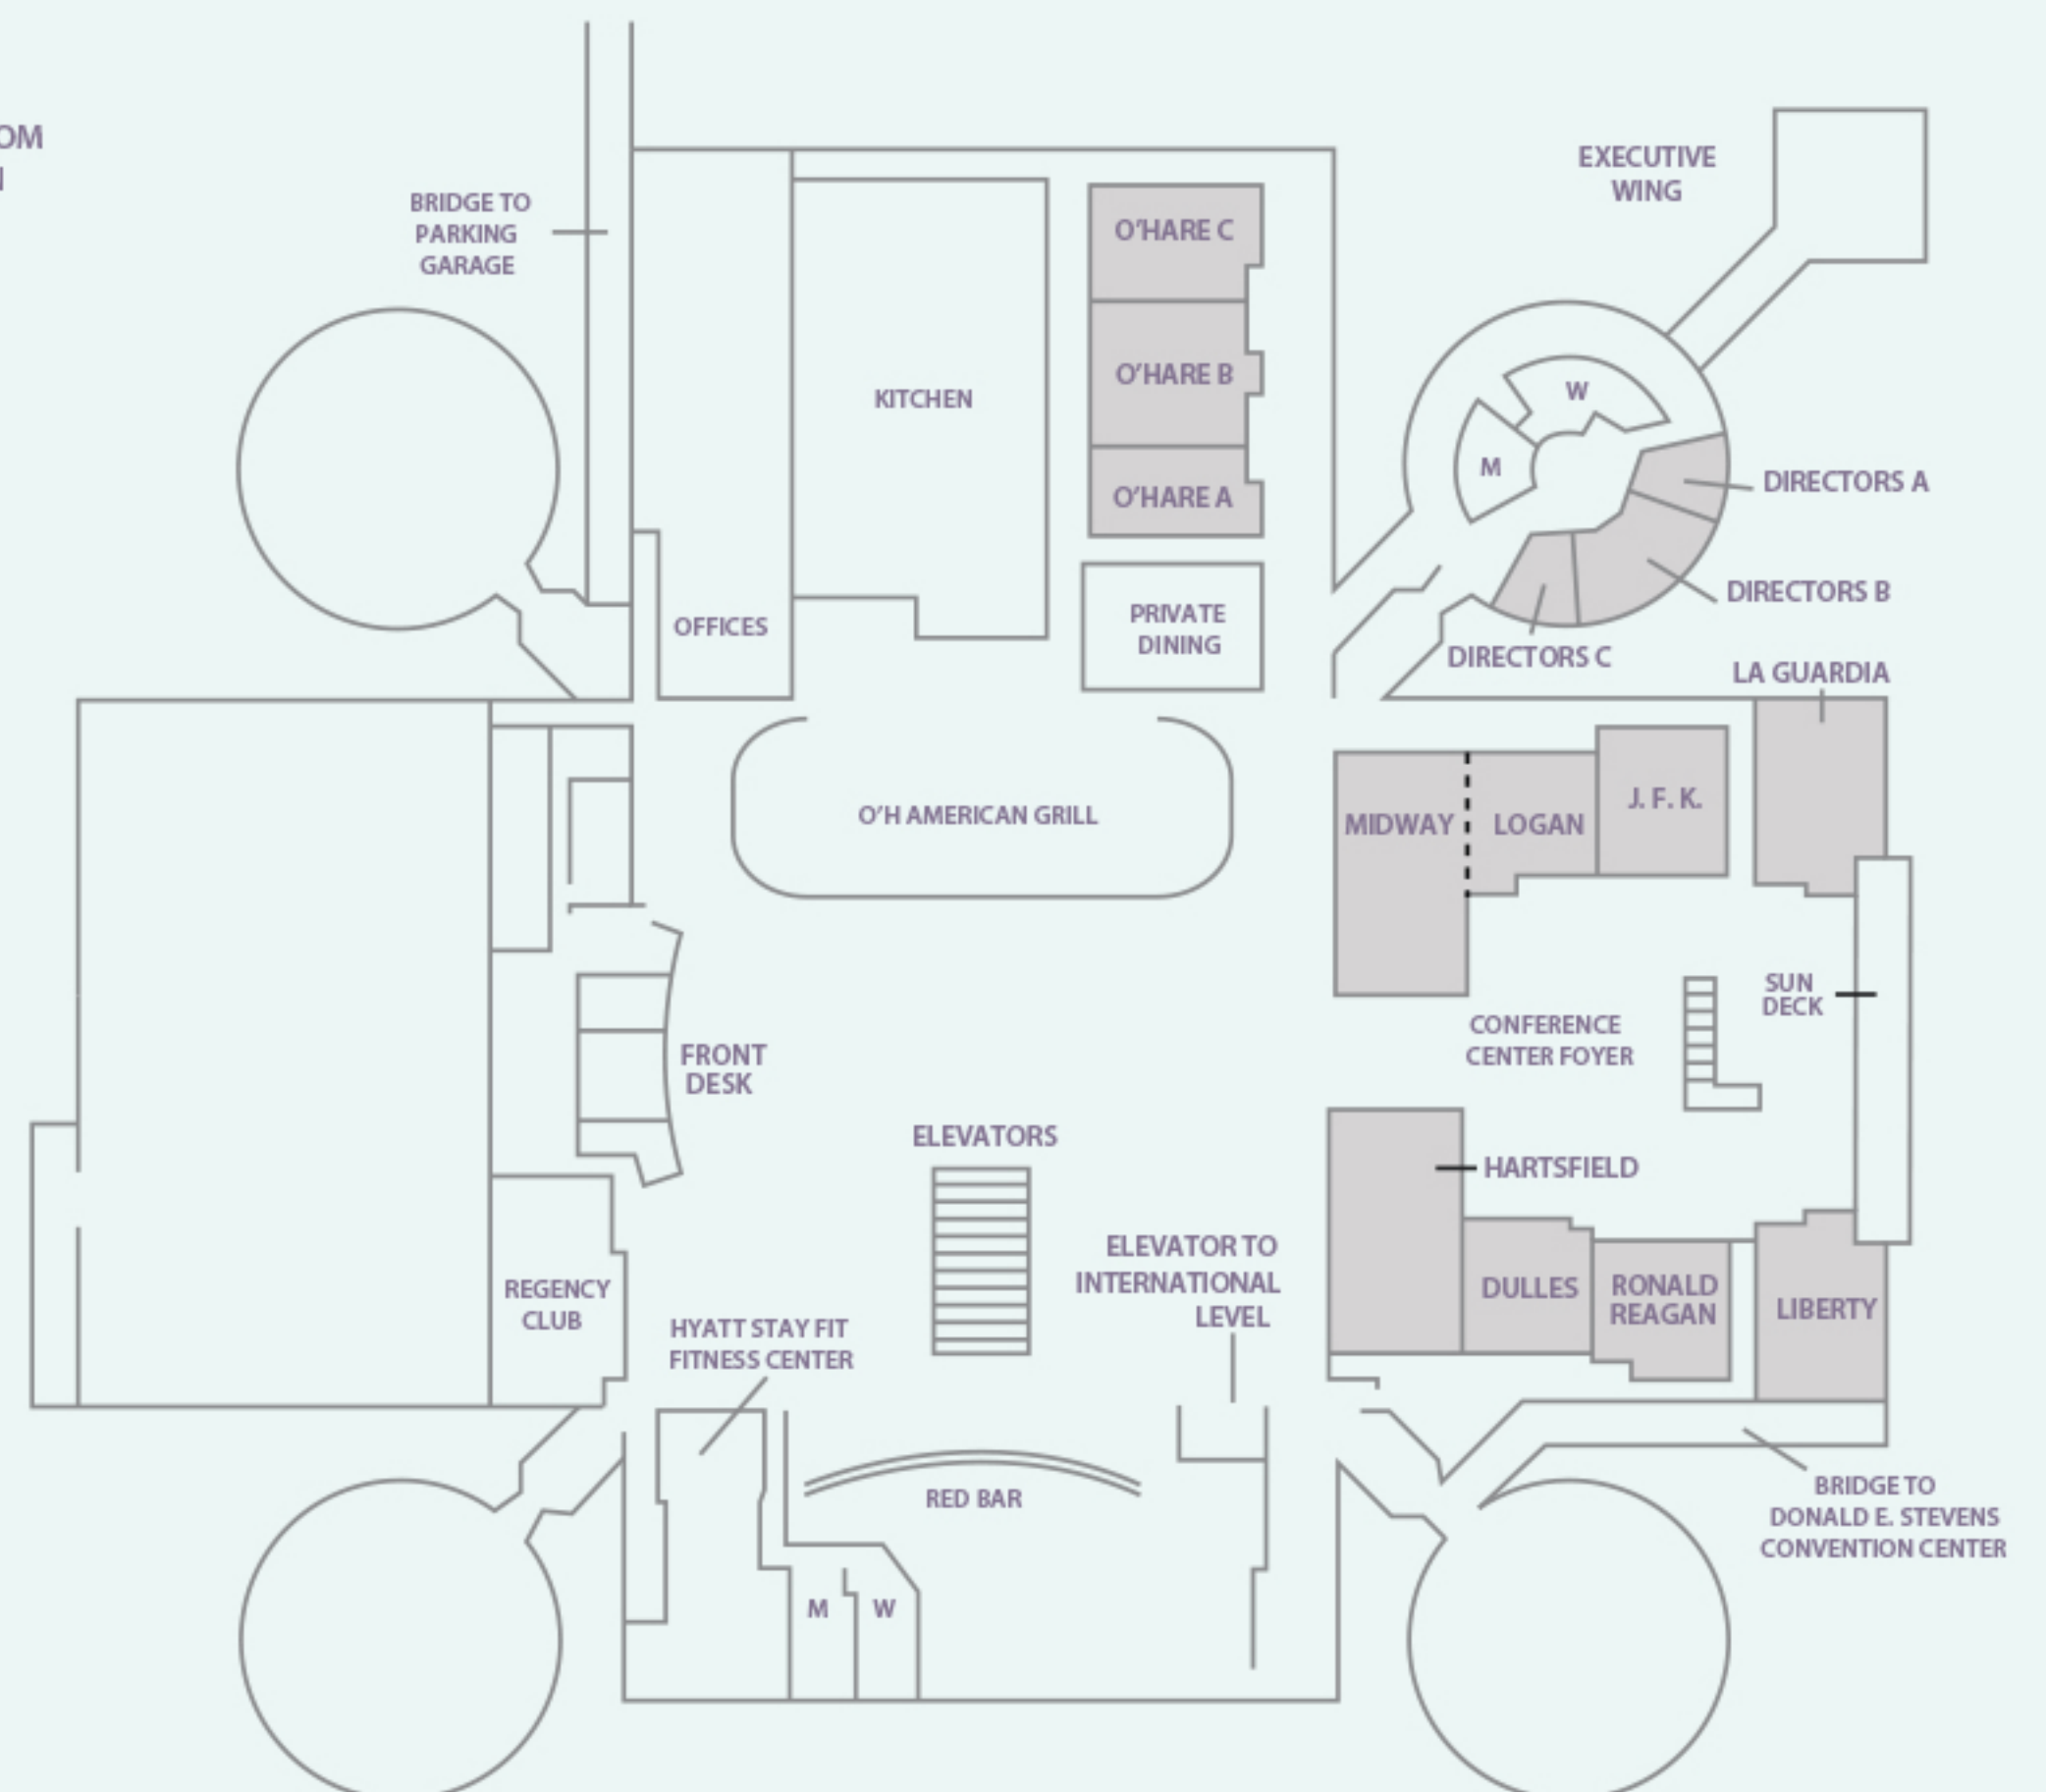

HOTEL MAP

HYATT REGENCY O'HARE*

ENTRY LEVEL

LOBBY LEVEL

INTERNATIONAL LEVEL

* Rooms being used for Midwinter and YWC are filled in gray.