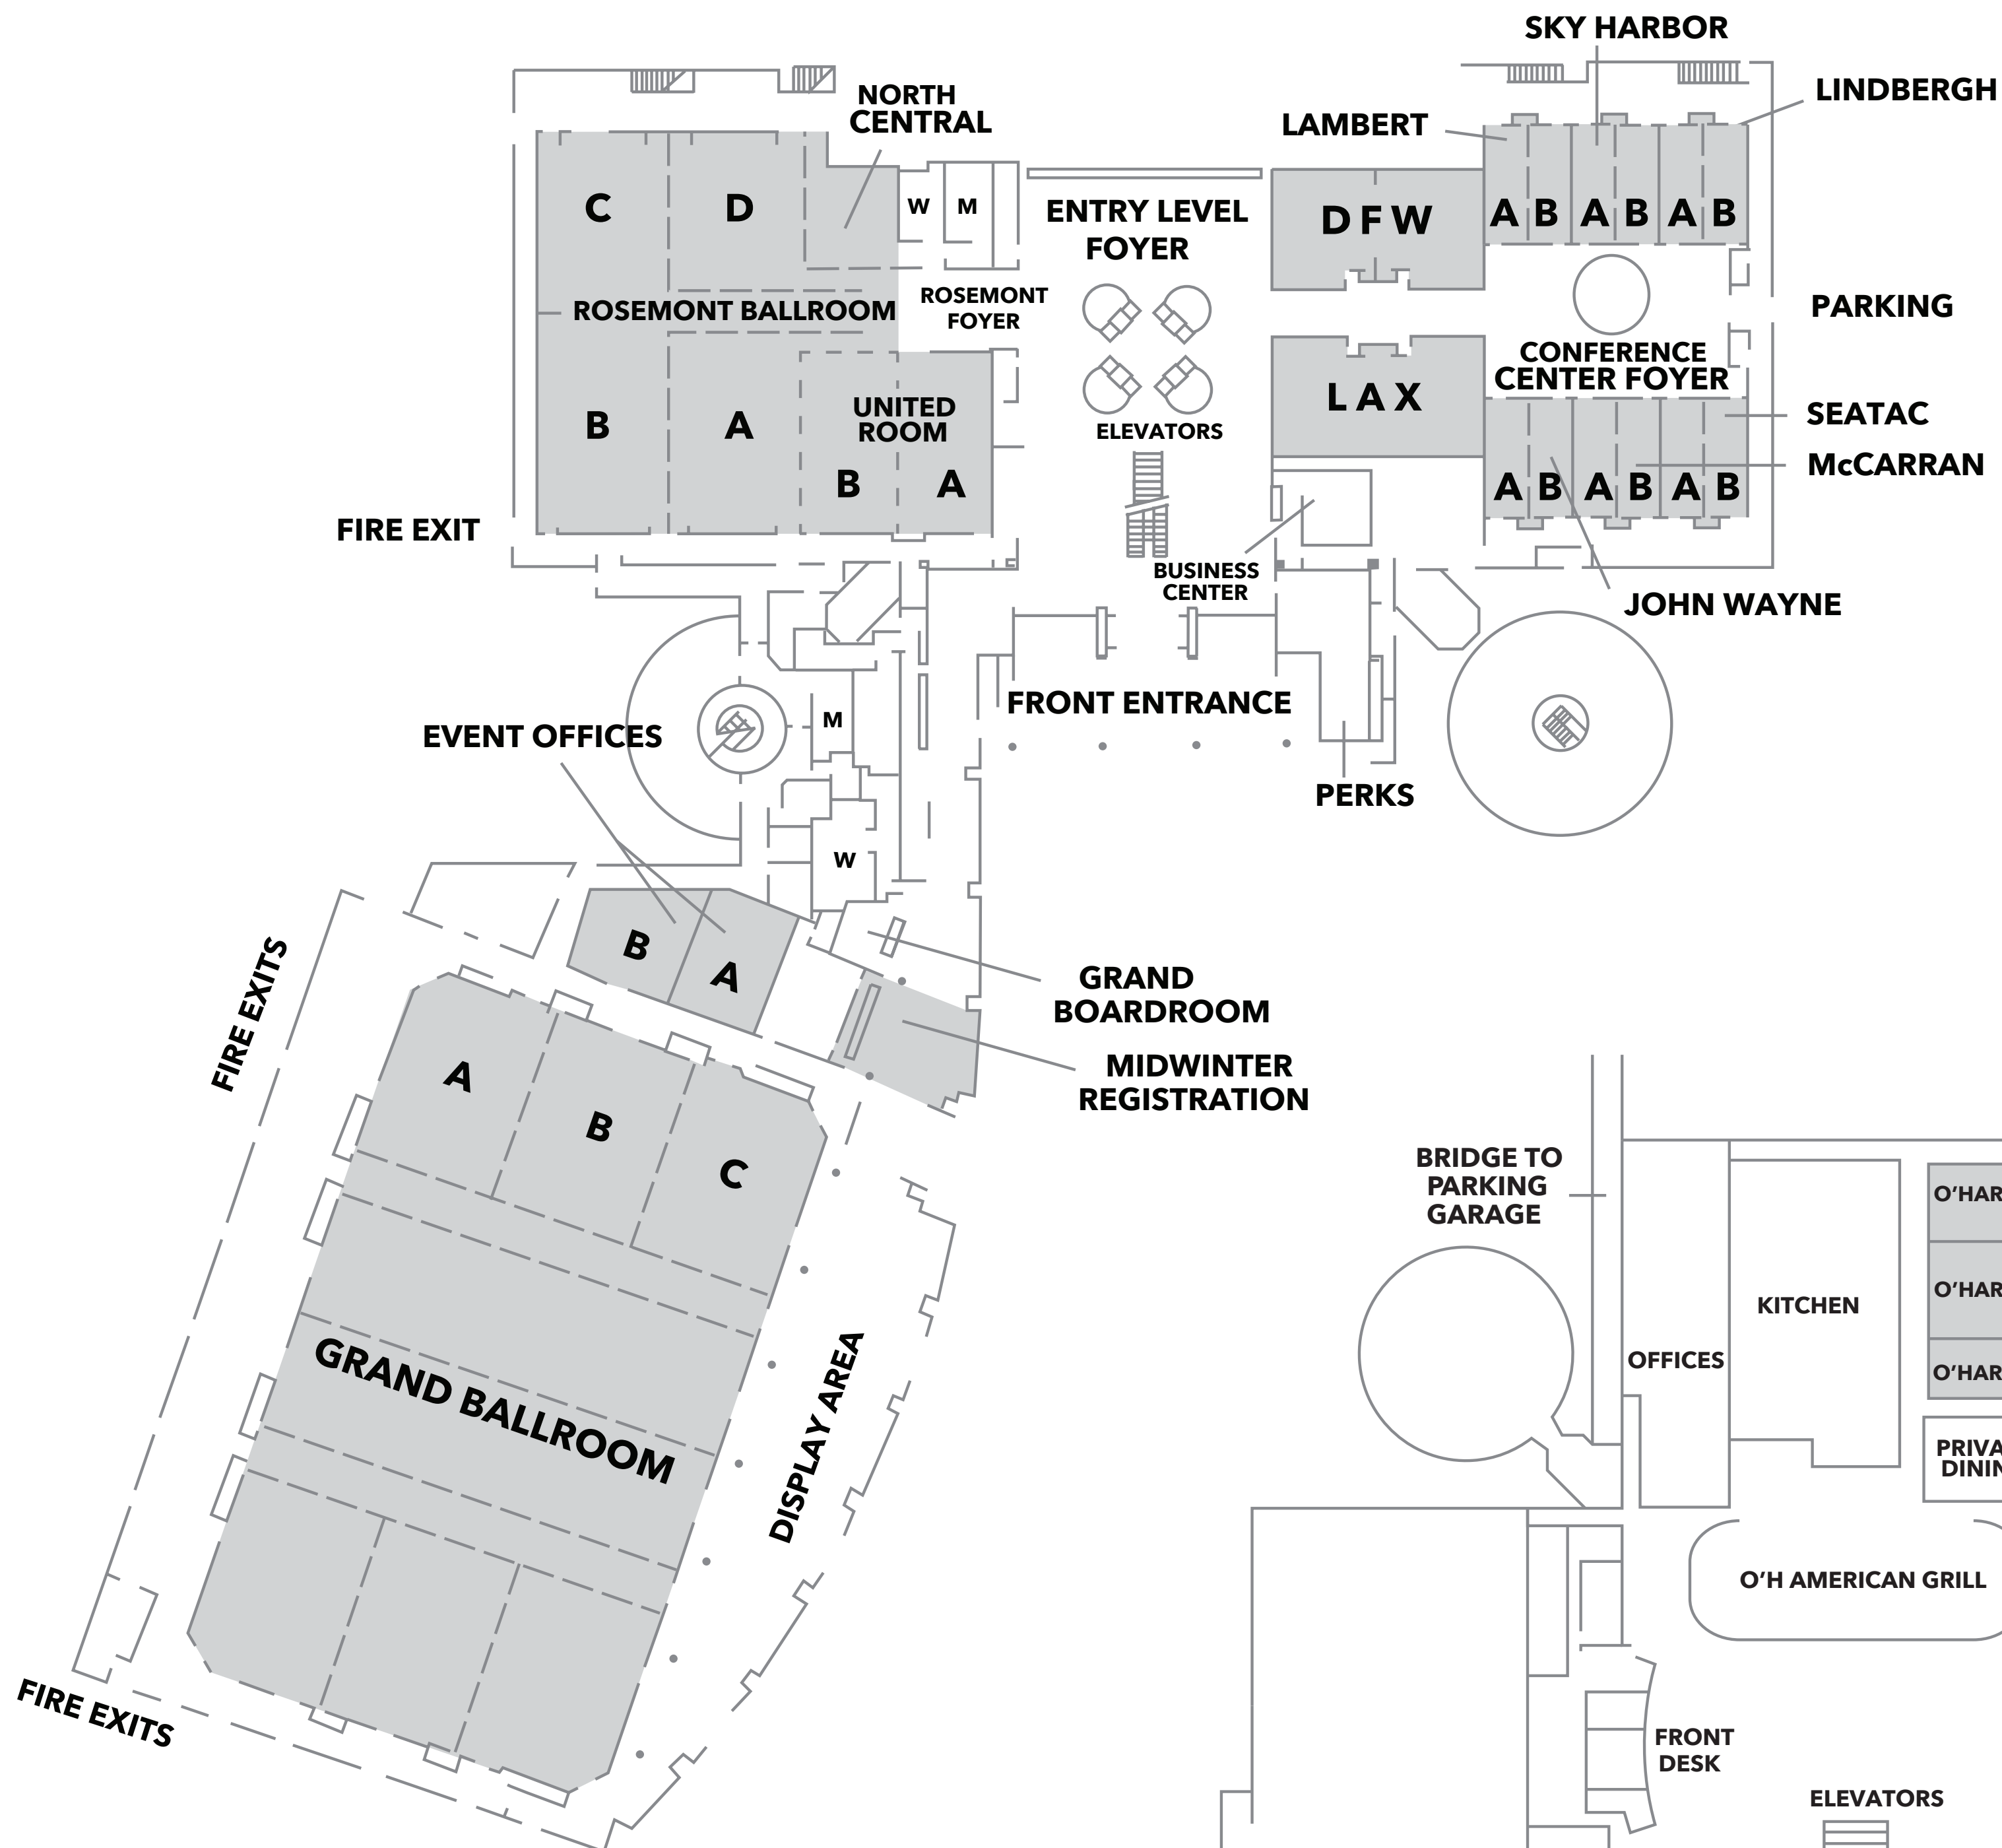

HOTEL MAP

HYATT REGENCY O'HARE*

ENTRY LEVEL

LOBBY LEVEL

INTERNATIONAL LEVEL

* Rooms being used for Midwinter and YWC are filled in gray.