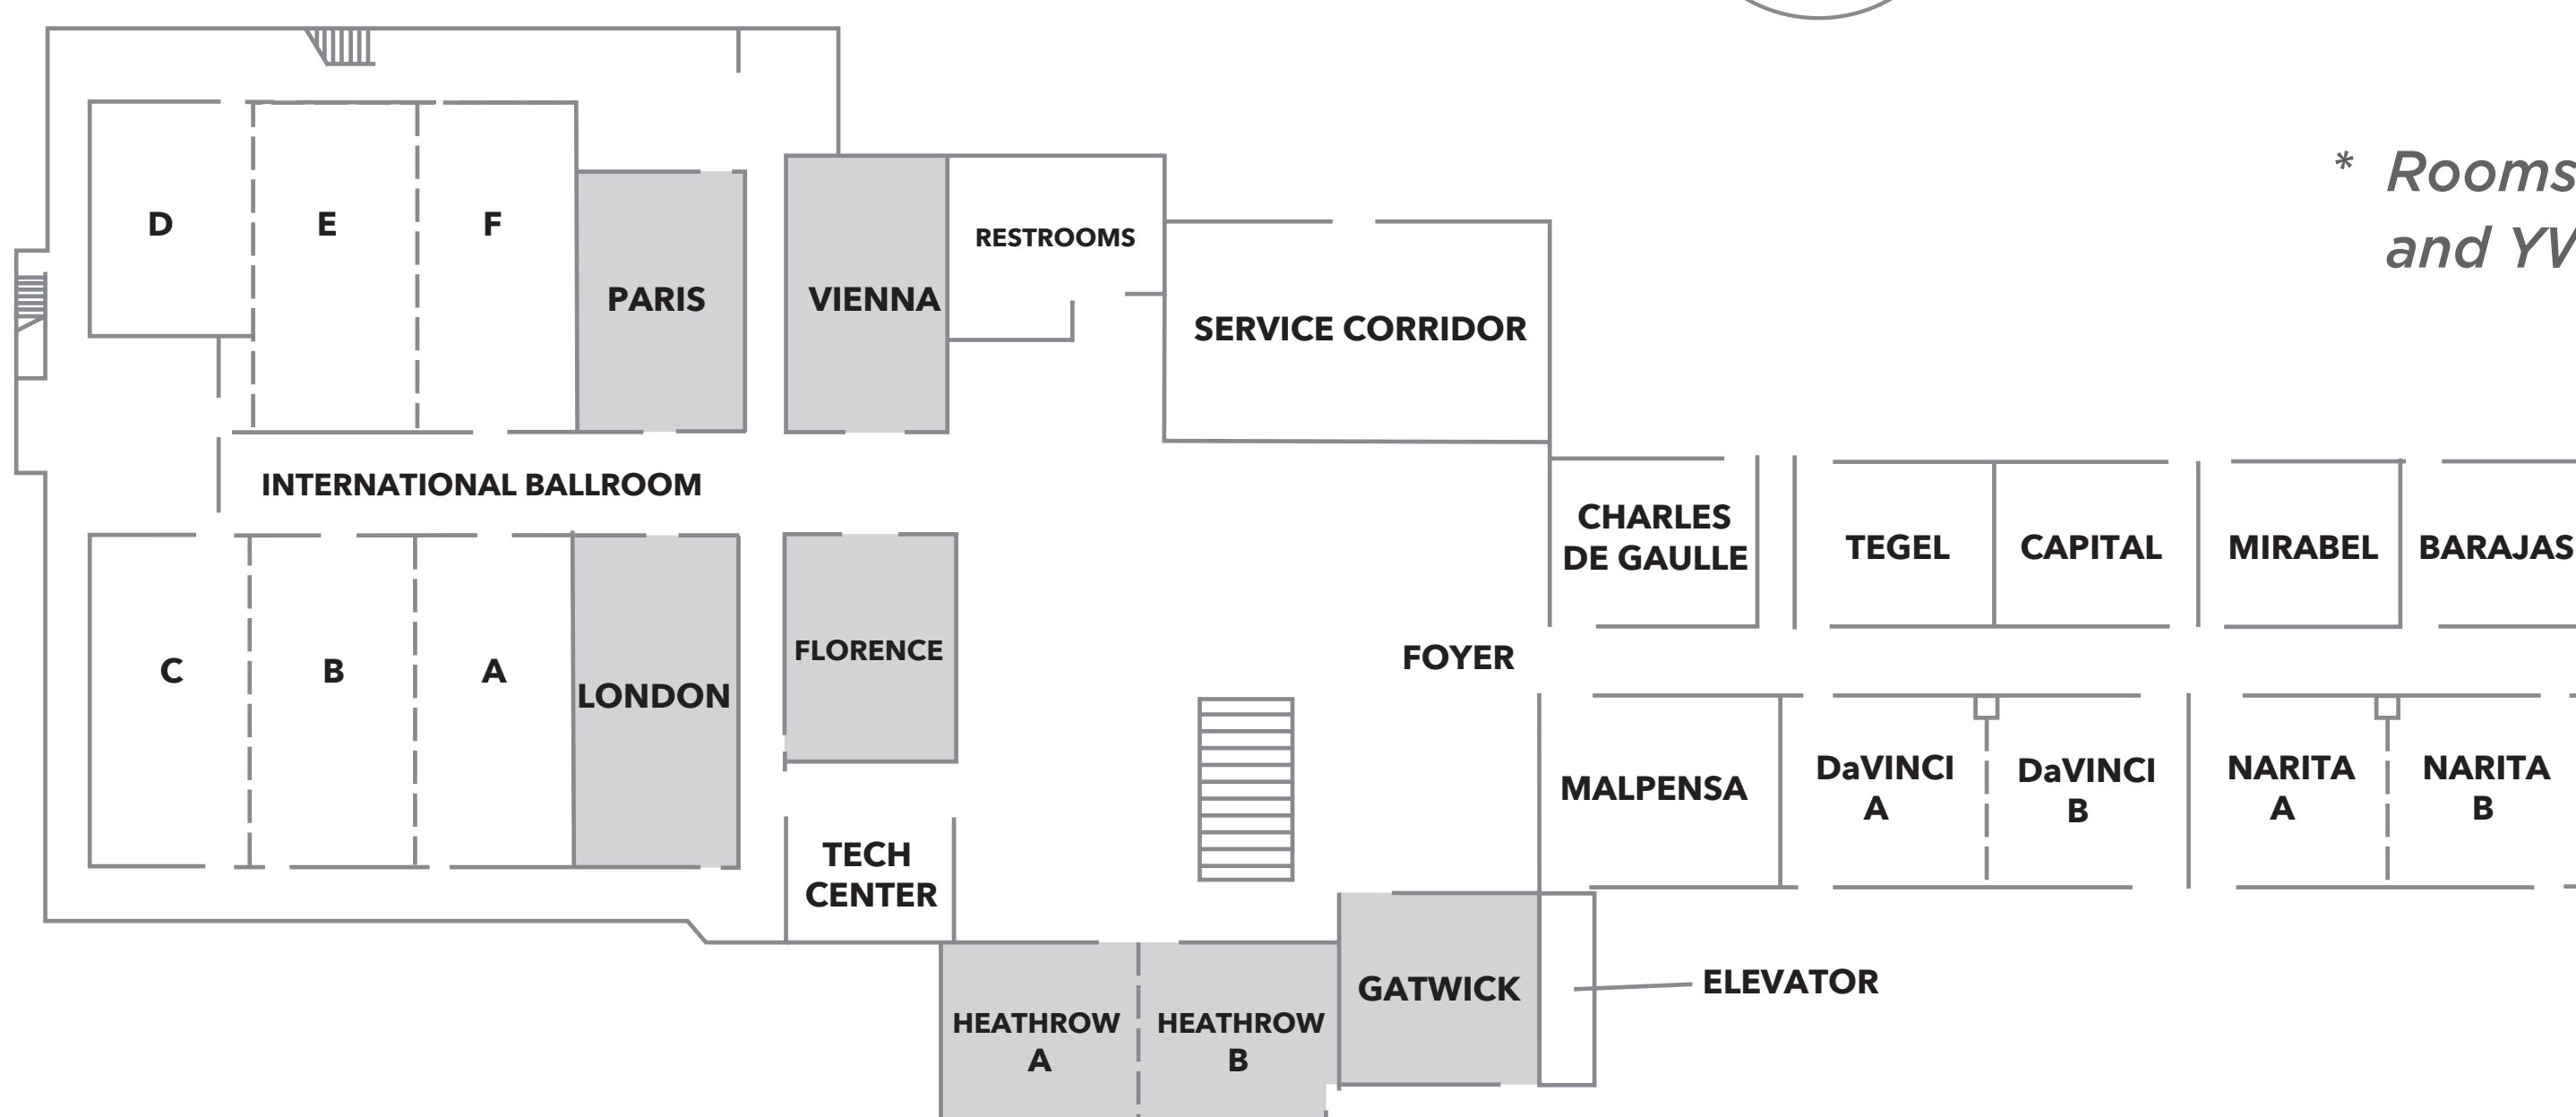

HOTEL MAP

HYATT REGENCY O'HARE*

ENTRY LEVEL

LOBBY LEVEL

INTERNATIONAL LEVEL

* Rooms being used for Midwinter and YWC are filled in gray.