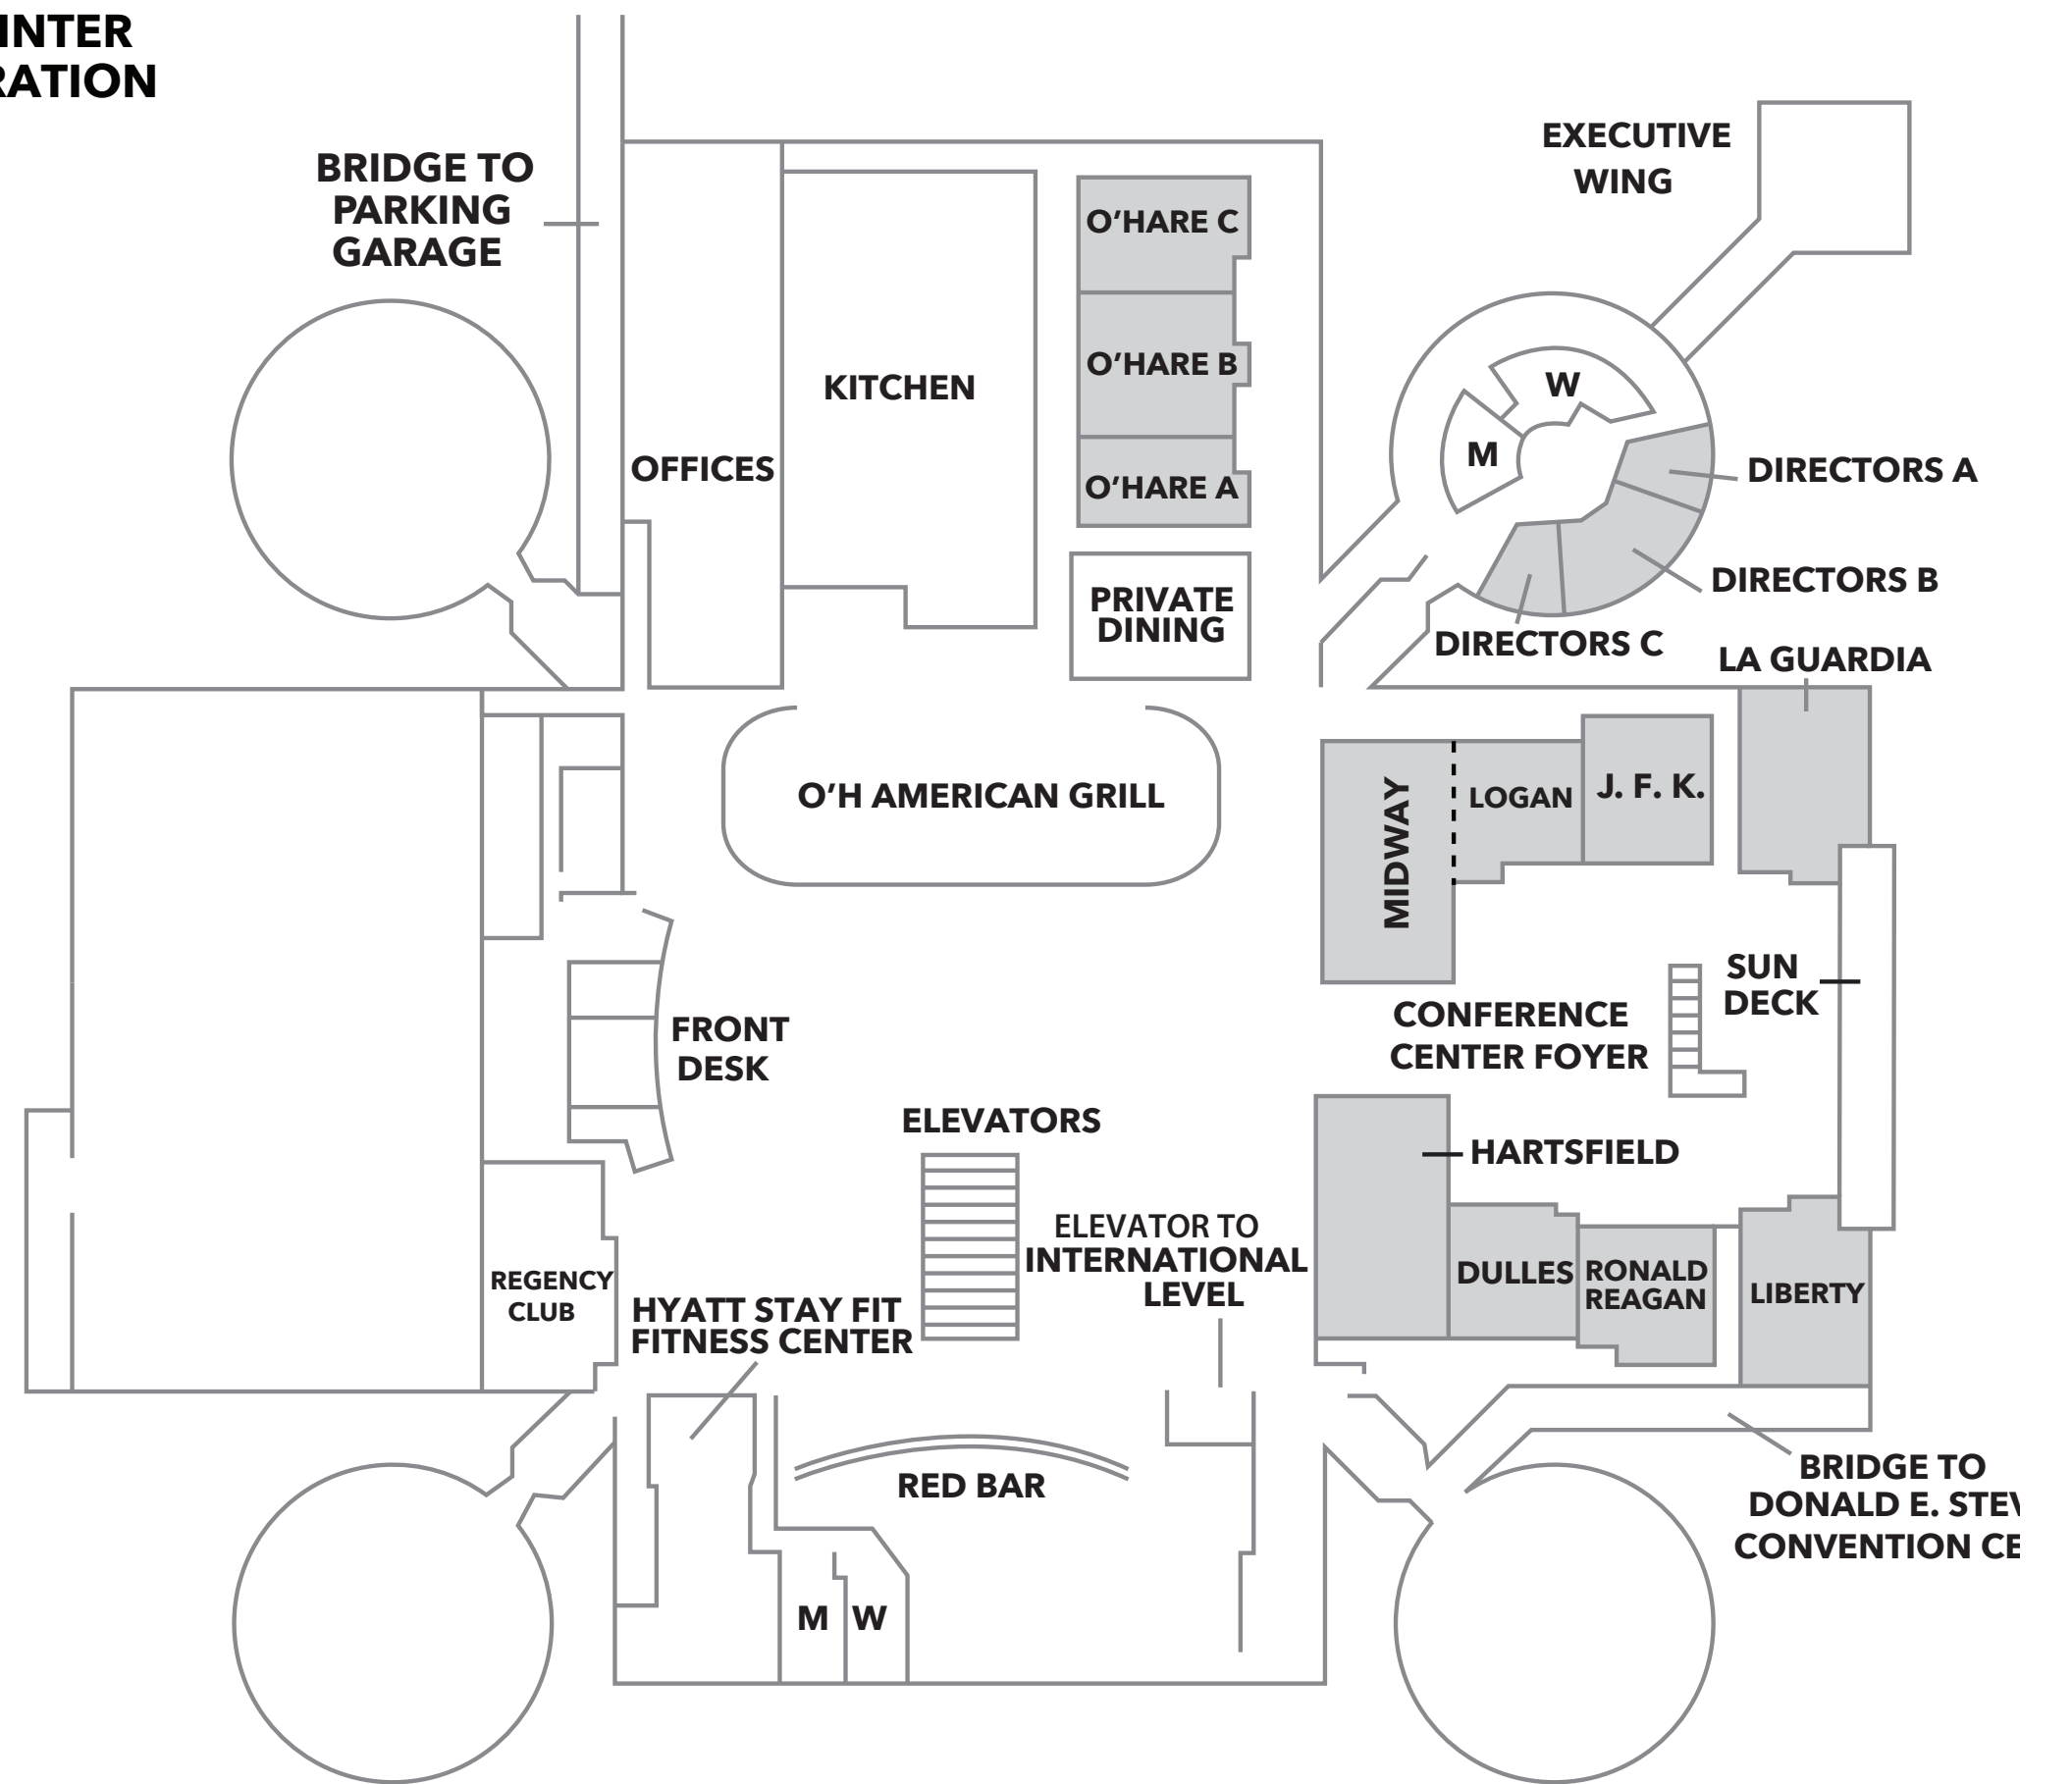

HOTEL MAP

HYATT REGENCY O'HARE*

ENTRY LEVEL

LOBBY LEVEL

INTERNATIONAL LEVEL

* Rooms being used for Midwinter and YWC are filled in gray.